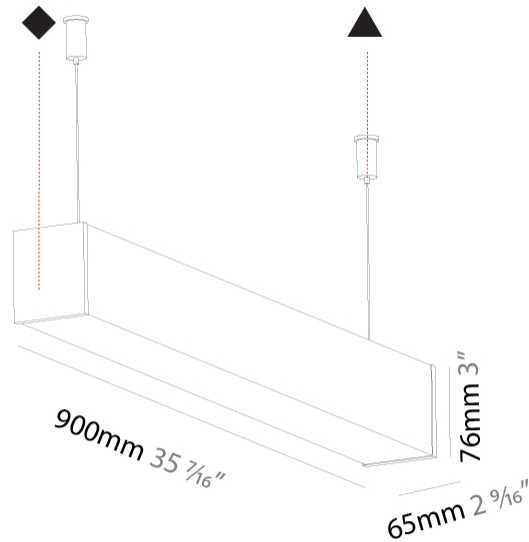

GENERAL

Series: Fino
Brand: Prolicht
Division: Architectural
Mounting Type: Suspension
Mounting Location: Ceiling
Subcategory: Profile

PHYSICAL

Shape: Rectangle
Length (mm): 900
Length (in): 35 7/16
Width (mm): 65
Width (in): 2 9/16
Height (mm): 76
Height (in): 3
Max. Overall Height (mm): 2076
Max. Overall Height (in): 81 3/4
Light Distribution: Omnidirectional
Weight (kg): 2.954
Weight (lbs): 6.512
Diffuser: PMMA - Opal
Fixture Finish: [SSR / BKV / CWI / CRY / HAB / UFT / ITA / RUA / FTG / MYG / LOD / PUS / FRO / FUP / KIA / POP / BLS / SPG / MEY / GOH / GUM / CHC / COM / ABZ / JAG / OBR / MOS / ROR](#)
Fixture Material: Aluminum
Cable Details: [2000mm or 4000mm Transparent Cable](#)
Upon Request: Cable colour - White / Black / Orange / Red

ELECTRICAL

Lamp Type: LED (Zhaga Standard)
Input Wattage (W): 15
Total Output Wattage (W): 12 / 11.2 (3500K)
Dimming: [Non-Dimming / Phase Dimming (120Vac only) / 0-10V Dimming](#)
Driver Included: Yes
Driver Location: Integrated
Driver Type: Constant Current - 120 / 277Vac
Driver Class: Class 2
Input Voltage (V): 120 - 277
Constant Current (MA): 350 / 375 (3500K)

LED

[Color Temperature (°K): 3000 / 3500 / 4000](#)
Max. Delivered Lumen (lm): 1710 / 1774 / 1810
CRI: >80 CRI
Lamp Life (hrs): 50000

OPTICAL

RATINGS AND CERTIFICATIONS

Certified By: Certified for North American Standards
IP rating: IP20